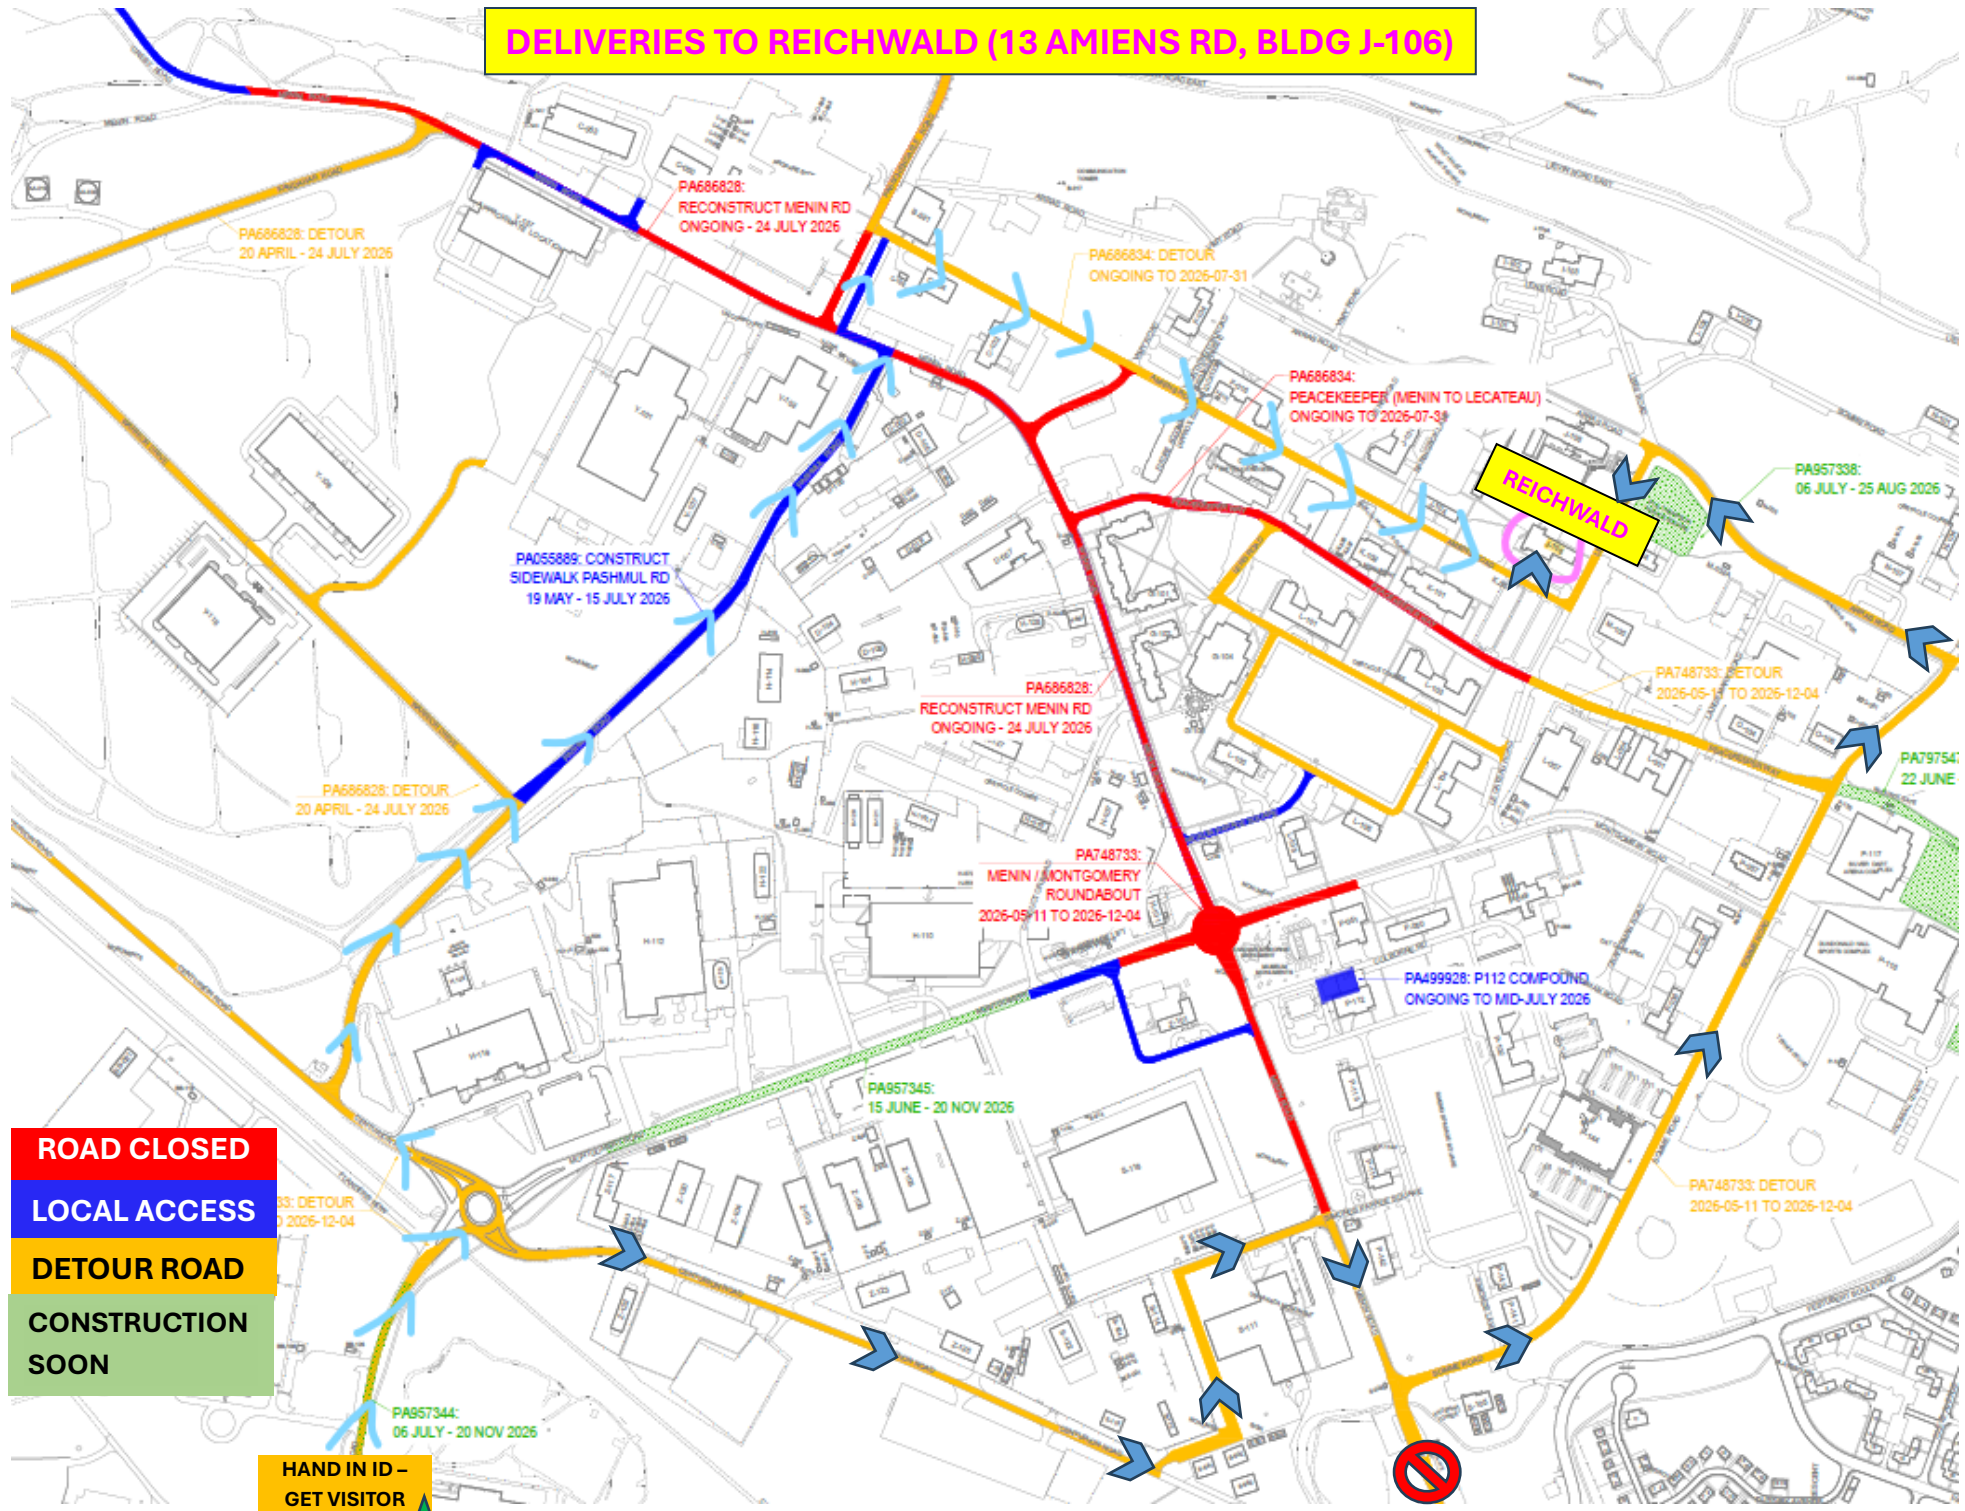

DELIVERIES TO REICHWALD (13 AMIENS RD, BLDG J-106)

- ROAD CLOSED**
- LOCAL ACCESS**
- DETOUR ROAD**
- CONSTRUCTION SOON**

**HAND IN ID -
GET VISITOR
PASS** ★

PA686828: DETOUR
20 APRIL - 24 JULY 2026

PA686828:
RECONSTRUCT MENIN RD
ONGOING - 24 JULY 2026

PA686834: DETOUR
ONGOING TO 2026-07-31

PA686834:
PEACEKEEPER (MENIN TO LECATEAU)
ONGOING TO 2026-07-31

PA957338:
06 JULY - 25 AUG 2026

PA055889: CONSTRUCT
SIDEWALK PASHMUL RD
19 MAY - 15 JULY 2026

PA686828:
RECONSTRUCT MENIN RD
ONGOING - 24 JULY 2026

PA748733: DETOUR
2026-05-14 TO 2026-12-04

PA79754:
22 JUNE

PA686828: DETOUR
20 APRIL - 24 JULY 2026

PA748733:
MENIN / MONTGOMERY
ROUNDBOUT
2026-05-11 TO 2026-12-04

PA499928: P112 COMPOUND
ONGOING TO MID-JULY 2026

PA957345:
15 JUNE - 20 NOV 2026

PA748733: DETOUR
2026-05-11 TO 2026-12-04

PA748733: DETOUR
2026-05-11 TO 2026-12-04

PA957344:
06 JULY - 20 NOV 2026