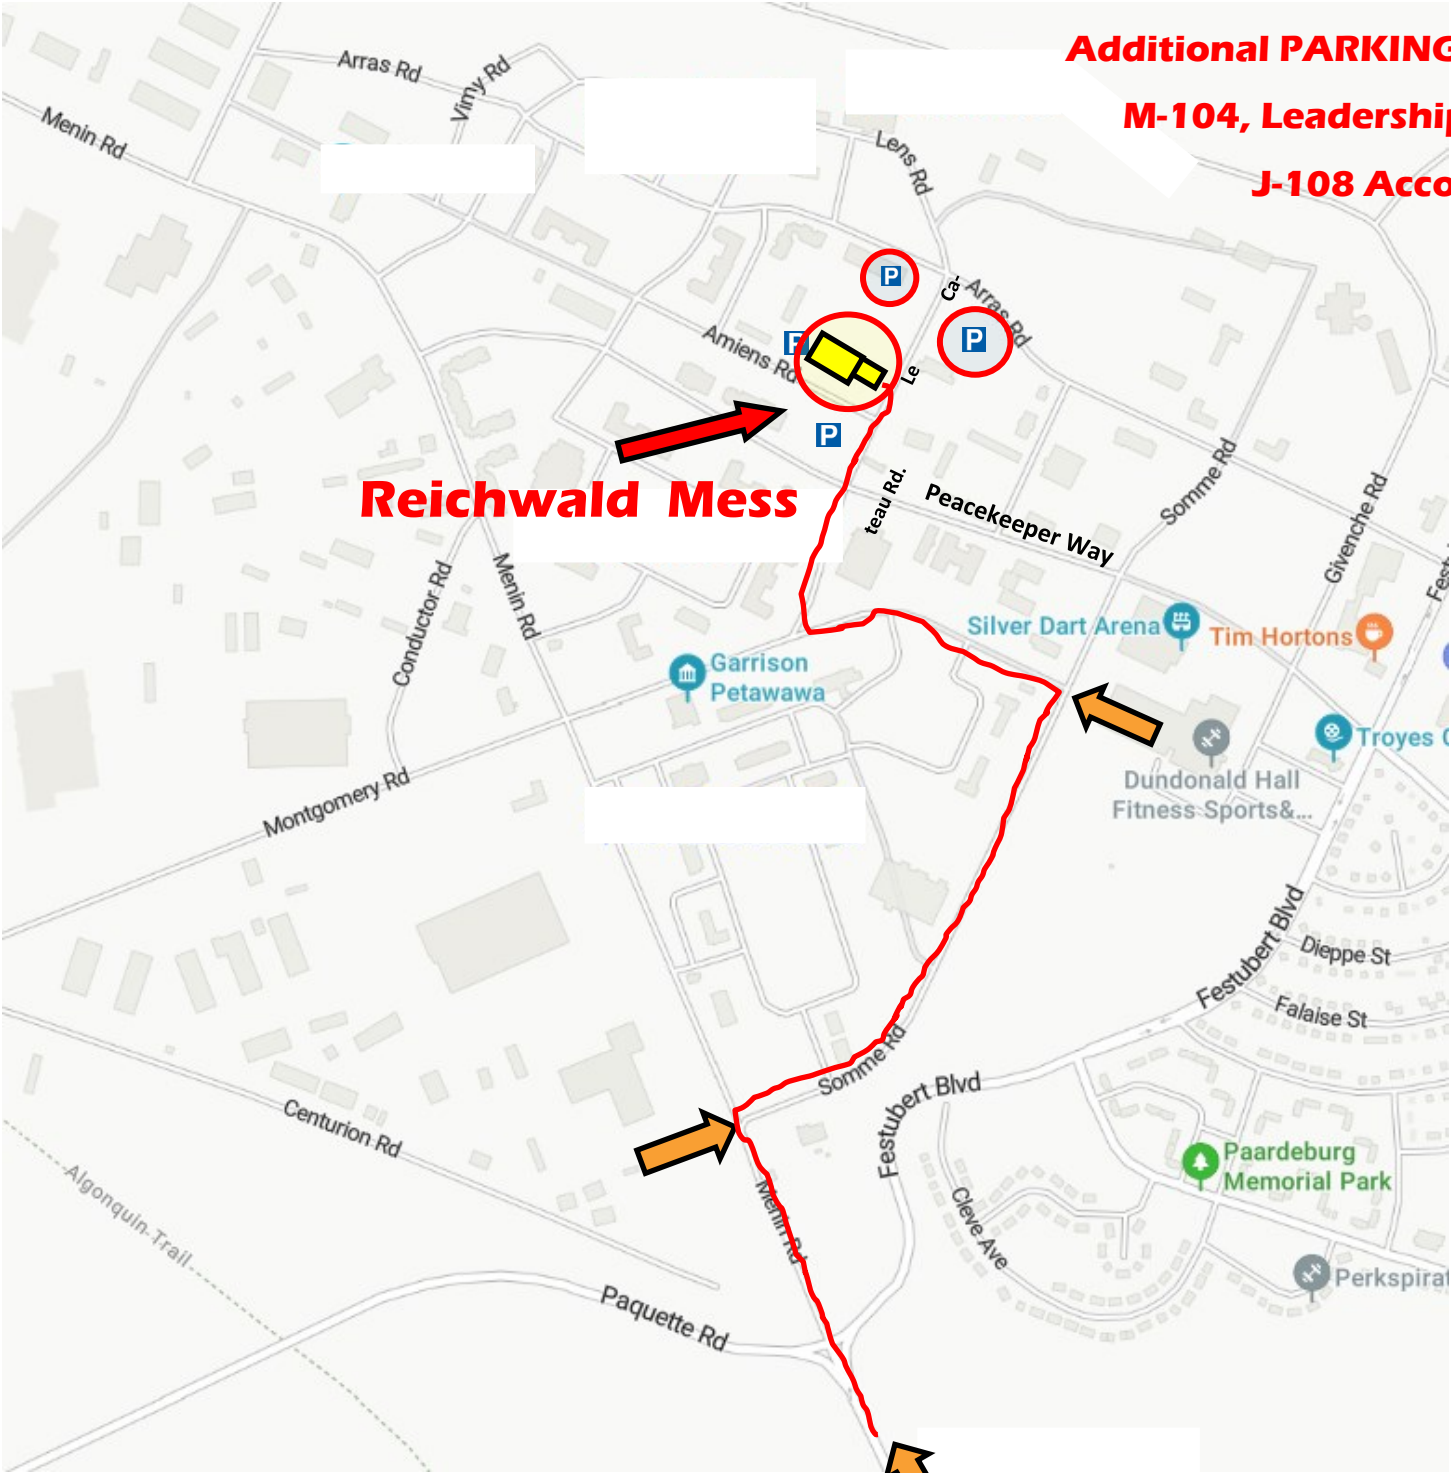

Additional PARKING during construction
M-104, Leadership Parade Square &
J-108 Accomodations

Reichwald Mess

REICHWALD WO's & Sgts' Mess

13 Amiens Rd
Bldg J-106
613-687-5511 x677-2847 (bar)

DIRECTIONS

coming onto base from Petawawa Blvd,
turn first right at Somme Rd,
Turn left at Montgomery Rd
Turn right at Le Cateau Rd,
Coming up on Reichwald on the left side

Parking in front & side of building, where
available, as well as across Amiens Rd

Food deliveries to the kitchen, back of
building on right side