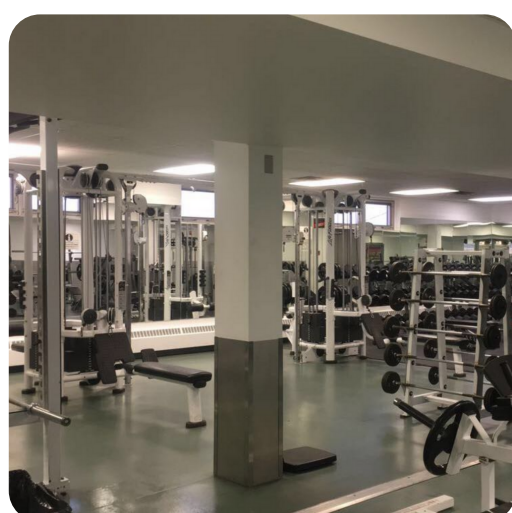

**Functional Fitness**  
This room is an adaptable space a mix of free weight structures for an active workout.

**Gym Floor**  
This is a full-sized basketball court where group classes, evaluations, and drop-in sports take place.

**Cardio Room**  
This room has a variety of machines like treadmills, rowers, ellipticals, bikes, and stair climbers.

**Aerobic Room**  
A studio style room, with spin bikes, yoga mats, and battle ropes.